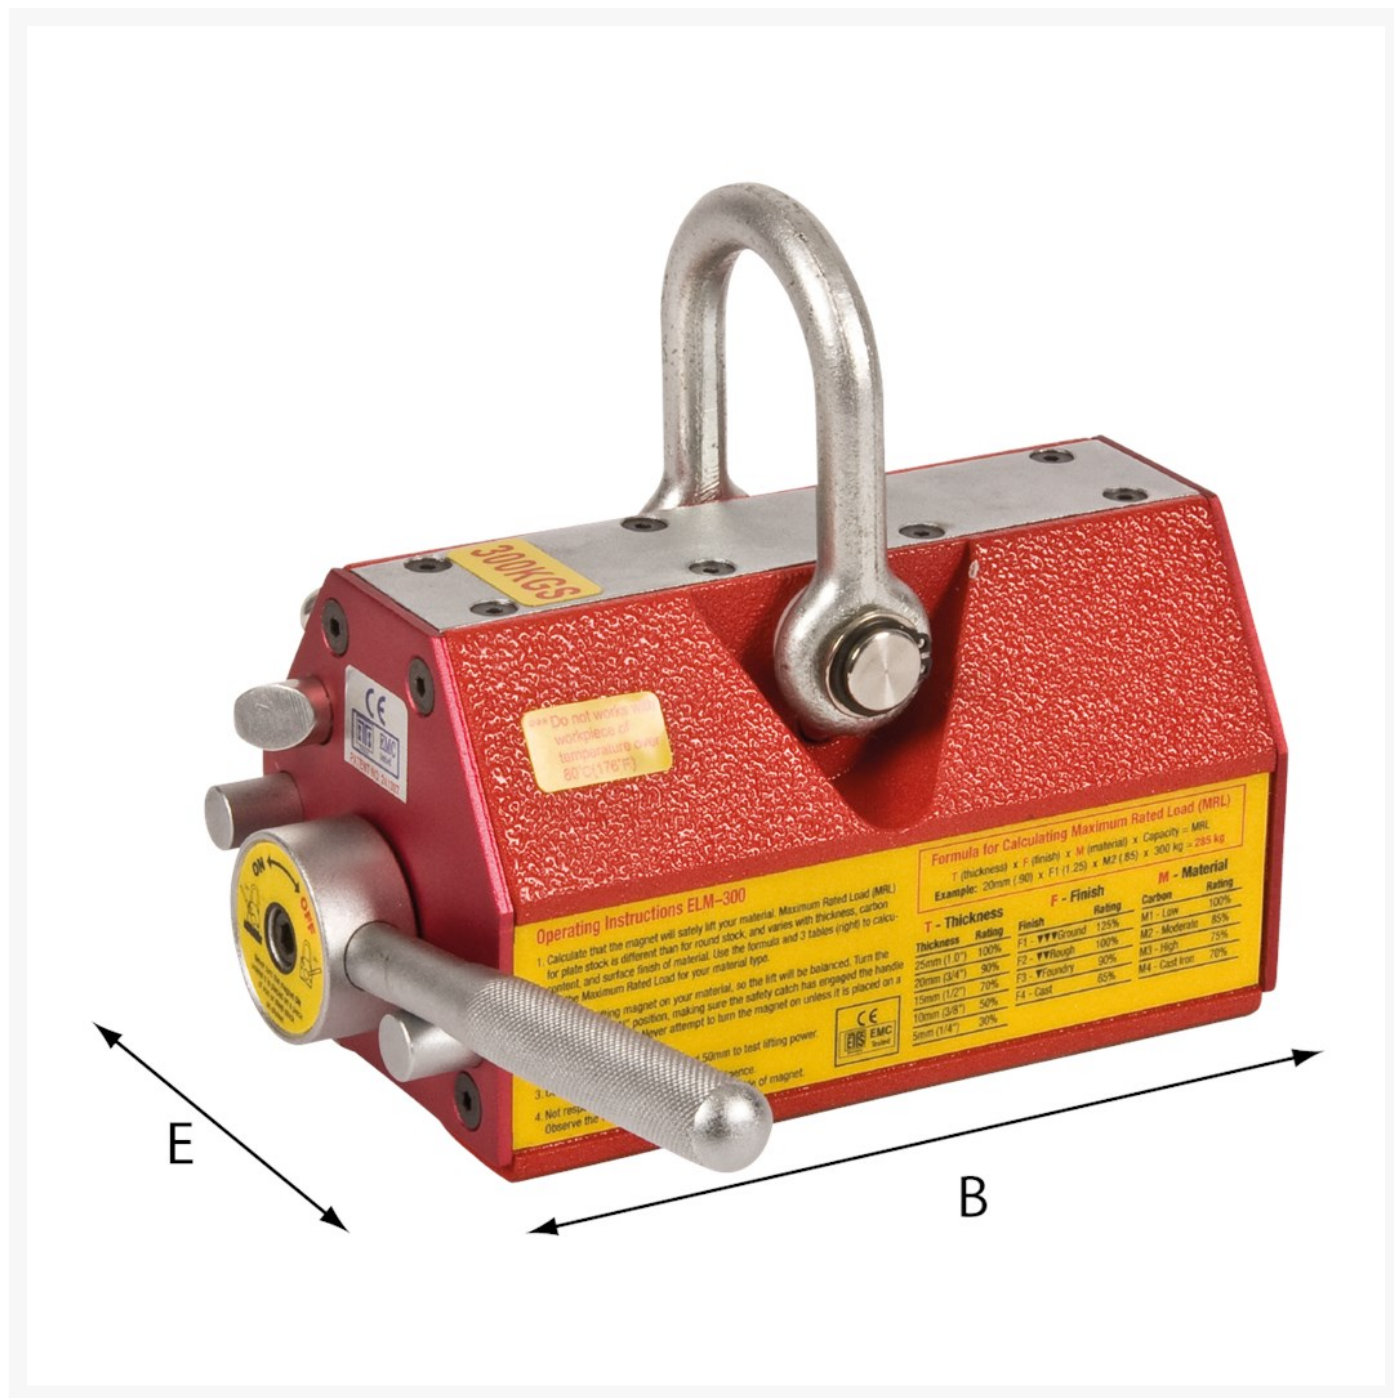

Magnetic lifter

Description

Permanent magnetic lifter (ON/OFF) type, easy and convenient to operate

Extra information

Item number	41002	
Model	HFM 0300	
Model group	HFM ...	
EAN	8718242063753	
CBS Statistics number	84661038	
Article group	K28 - Machines, accessories	
Brand	Huvema	
Features	Lifting capacity	300 kg
	Weight	9,1 kg
	Foot width	155 mm
	Foot length	90 mm
Article group code	944457	

Product images

E

B