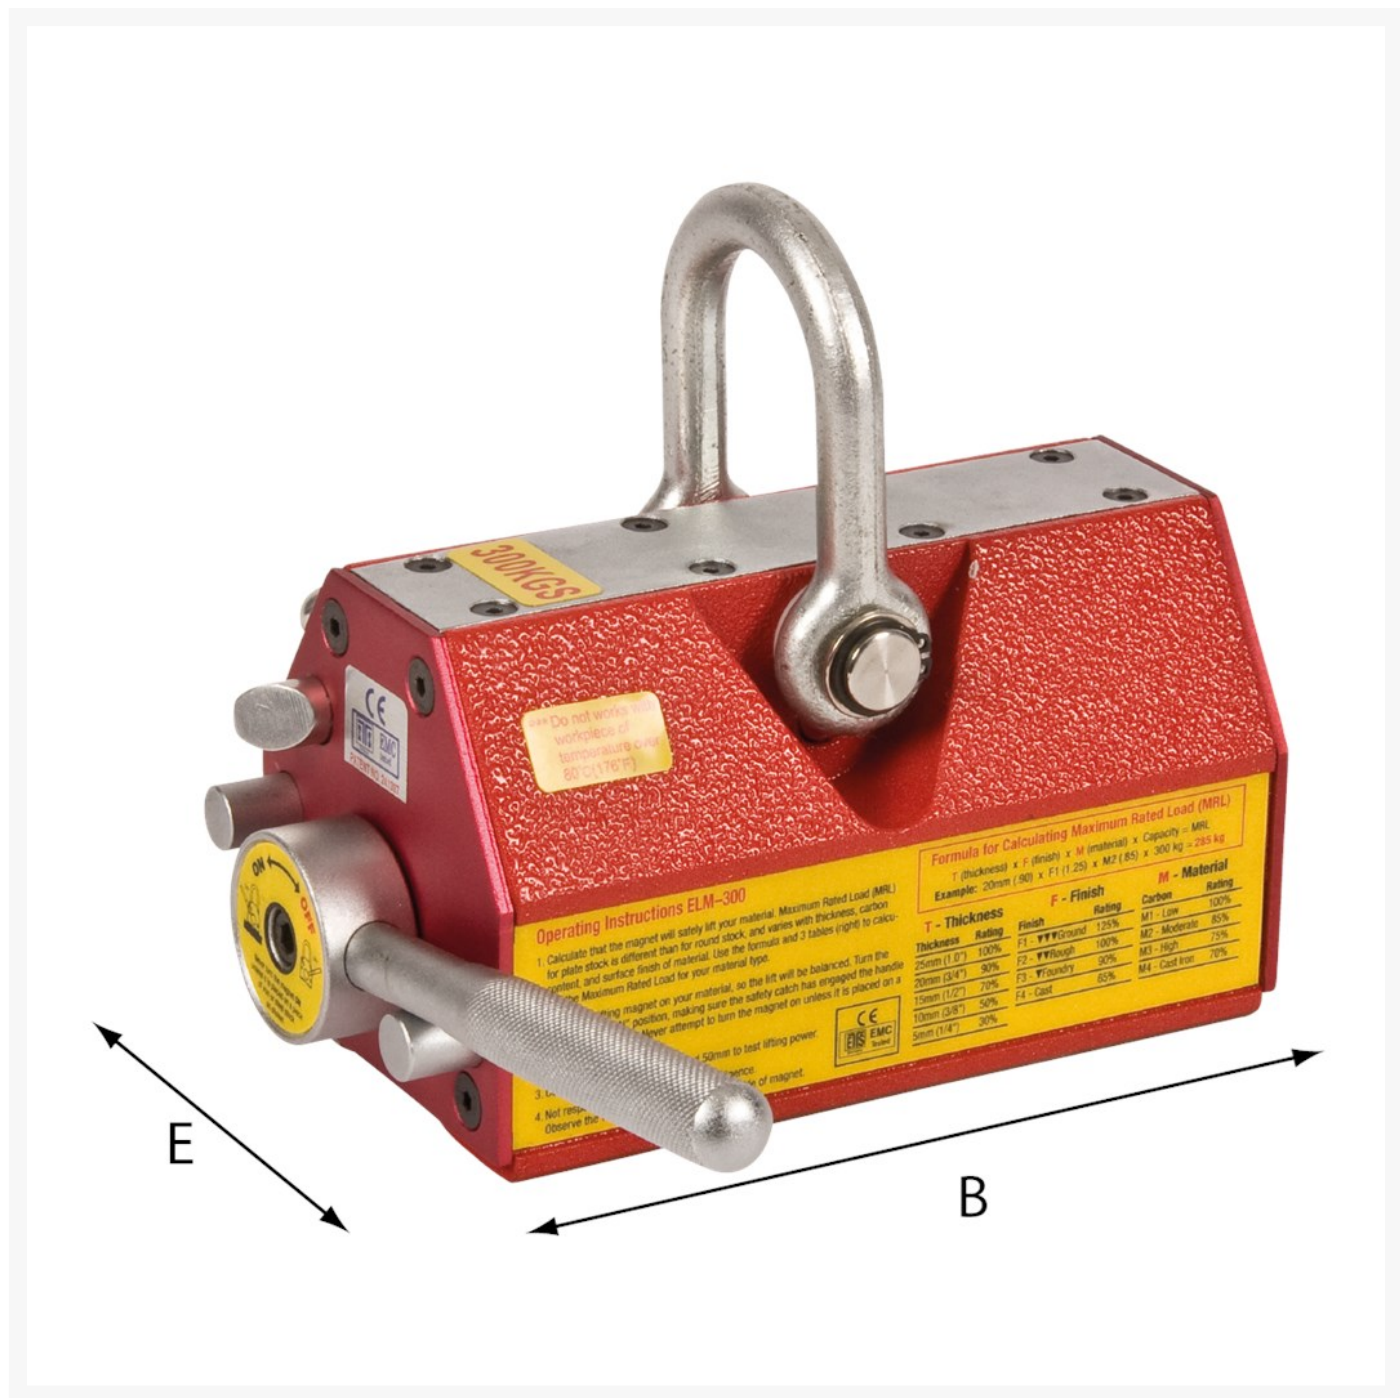

Magnetic lifter

Description

Permanent magnetic lifter (ON/OFF) type, easy and convenient to operate

Extra information

Item number	41001	
Model	HFM 0100	
Model group	HFM ...	
EAN	8718242063746	
CBS Statistics number	84661038	
Article group	K28 - Machines, accessories	
Brand	Huvema	
Features	Lifting capacity	100 kg
	Weight	2,7 kg
	Foot width	84 mm
	Foot length	60 mm
Article group code	944457	

Product images

E

B